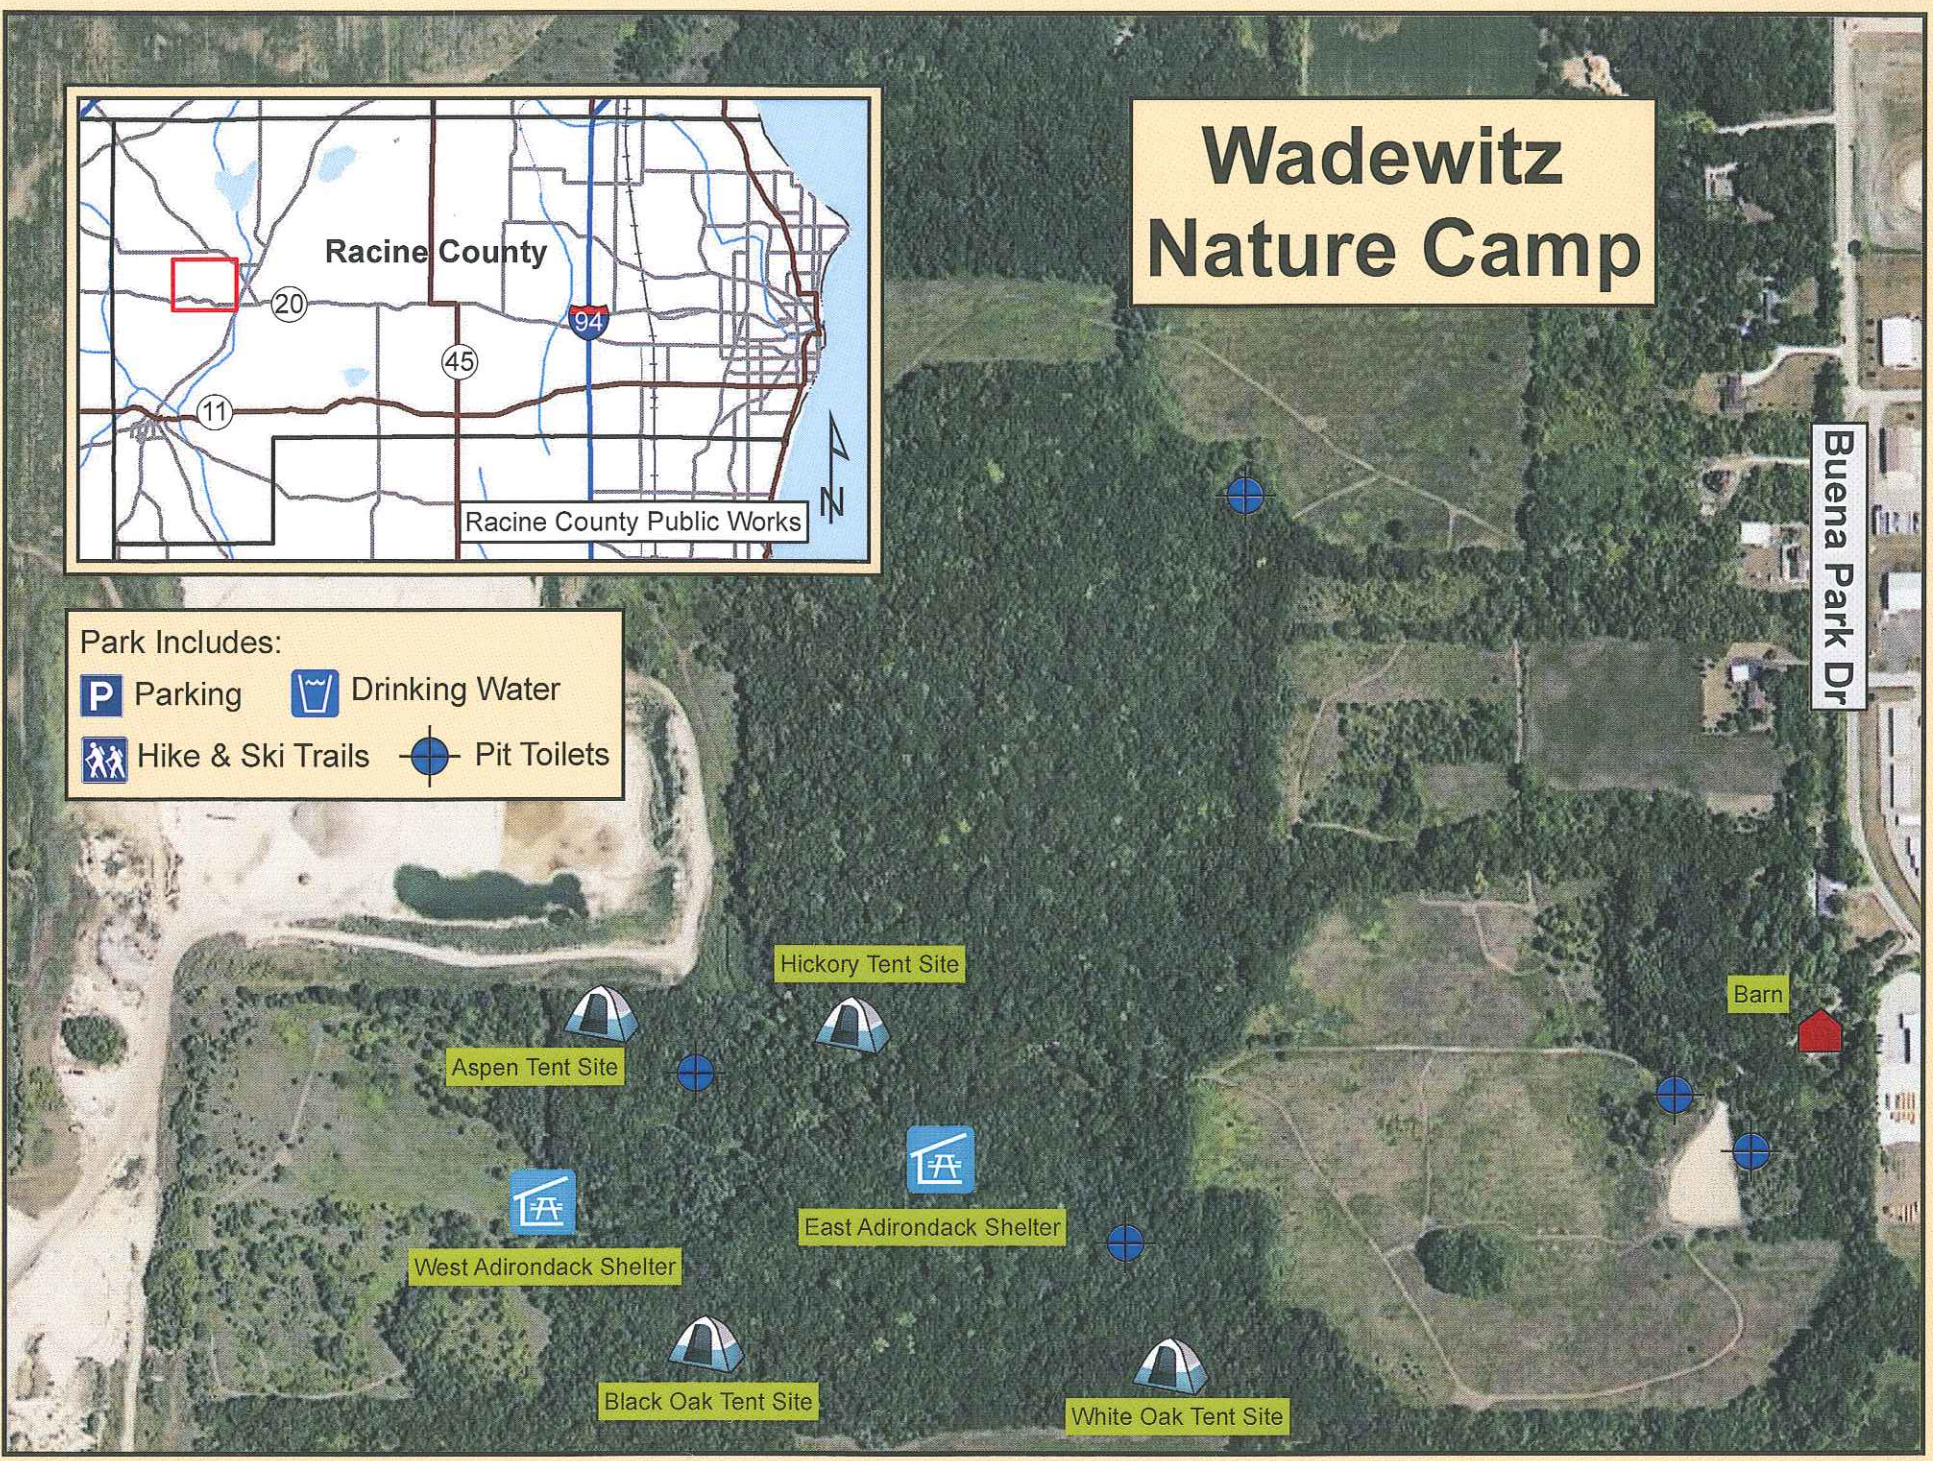

# Wadewitz Nature Camp

- Park Includes:
- Parking
  - Drinking Water
  - Hike & Ski Trails
  - Pit Toilets

Aspen Tent Site

Hickory Tent Site

West Adirondack Shelter

East Adirondack Shelter

Black Oak Tent Site

White Oak Tent Site

Barn

Buena Park Dr